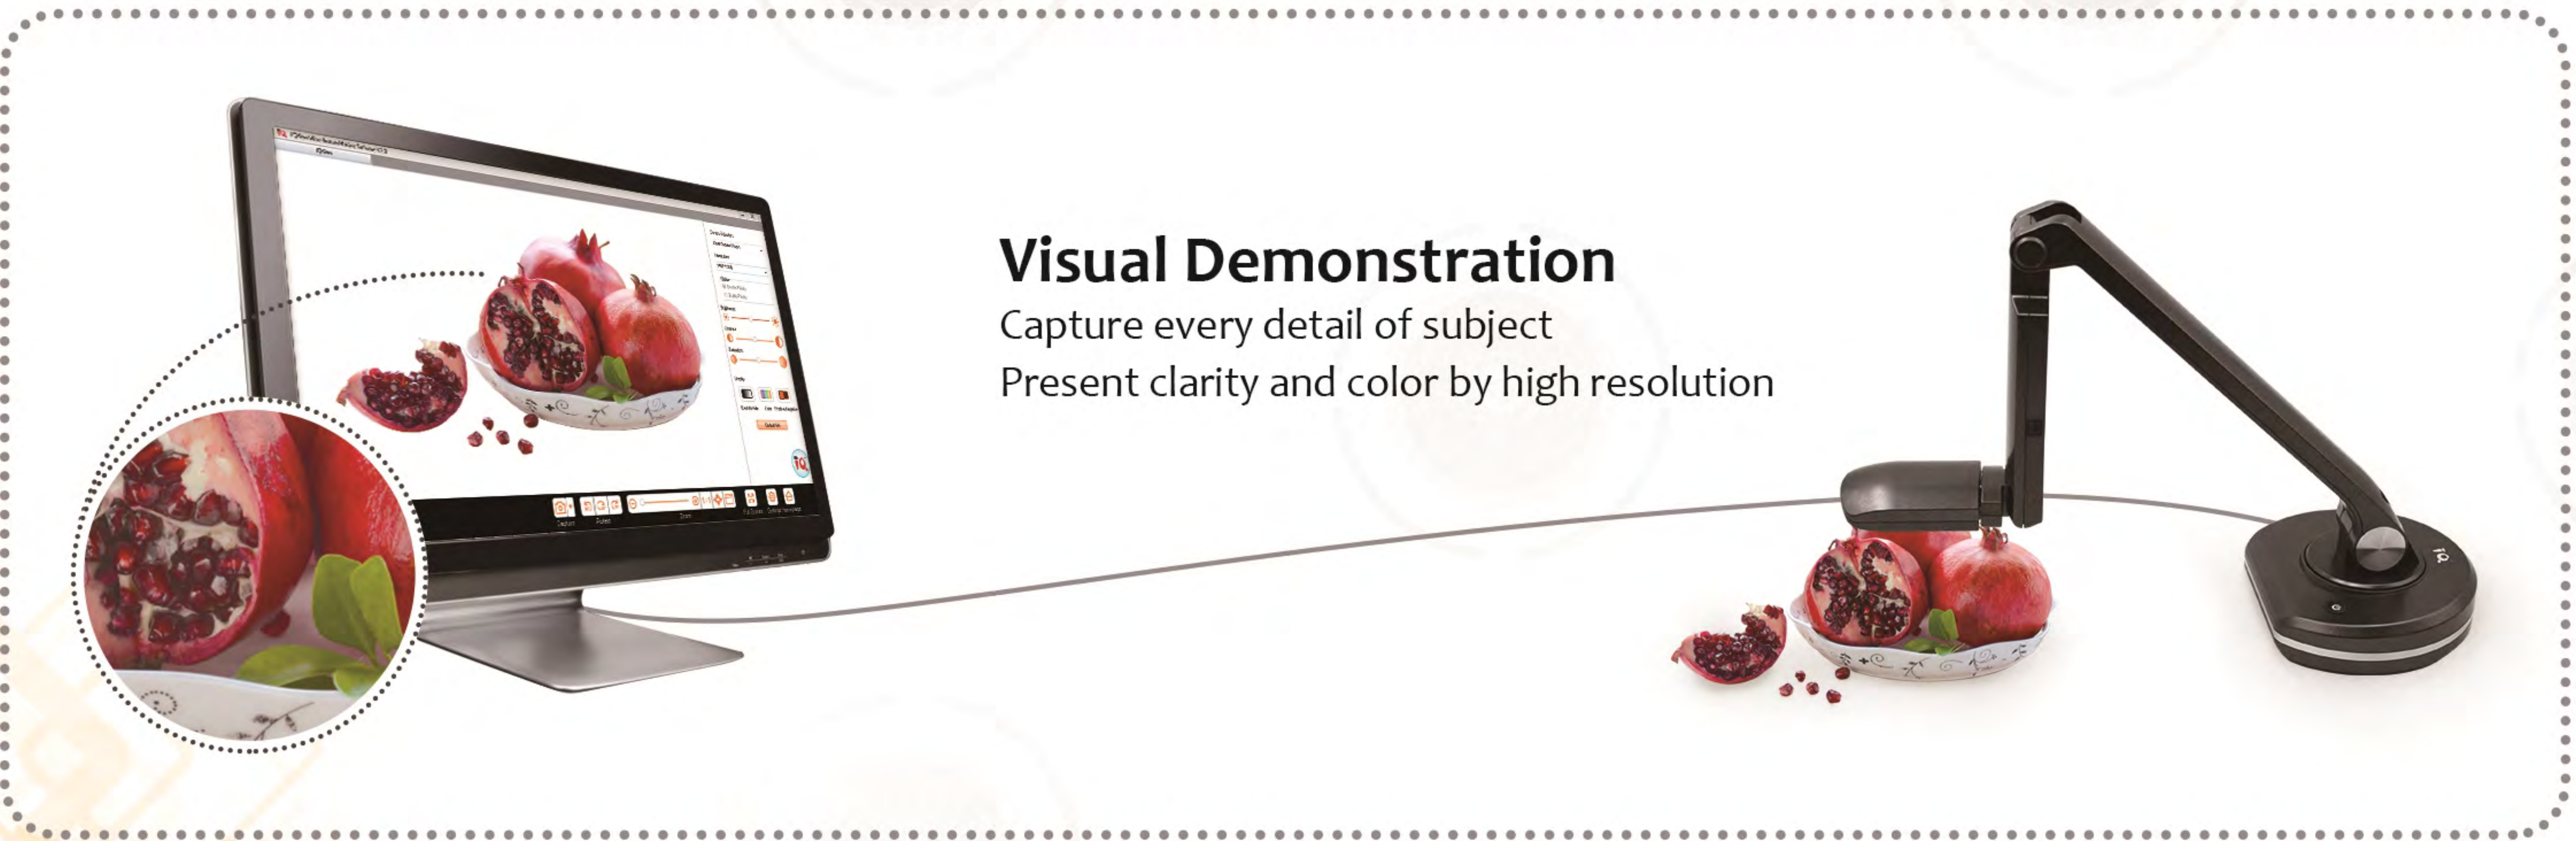

### Products Highlights

- Flexible and smart design
- 8M pixels (3256x2440)
- Auto Focus
- Macro Shooting
- 11 LEDs with softbox
- Support IQView Software

HD Camera

LED with Softbox

0° foldable

## Software Features

Image scroll

Zoom in/out

Image rotation

Image highlight

Screen recording

Real-time annotation

Model	E6510
Pickup Device	CMOS 1/4", 8 MP
Resolution	2591*1994 (5MP) 1280*960 (SXGA) 1280*720 (720p) 1920*1080 (1080p) 3256*2440 (8MP)
Digital Zoom	×10
Auto Focus	YES
Auto Exposure	YES
Auto White Balance	YES
Frame Rate	30fps
Scanning Area	Nearly A3
Rotation	Camera 270°, Arm 360°
Macro Shooting Distance	≤5cm
Light Source	11 LEDs with softbox
SNR	≥40db
Power Supply	USB2.0
Audio	Built-in MIC
Interface Ports	USB2.0
Integrated Software	IQView Micro-lecture Making Software
Operation System	Windows XP/Vista/7/8/10
Product Weight	976g
Product Size	W115mm * D75mm * H330mm